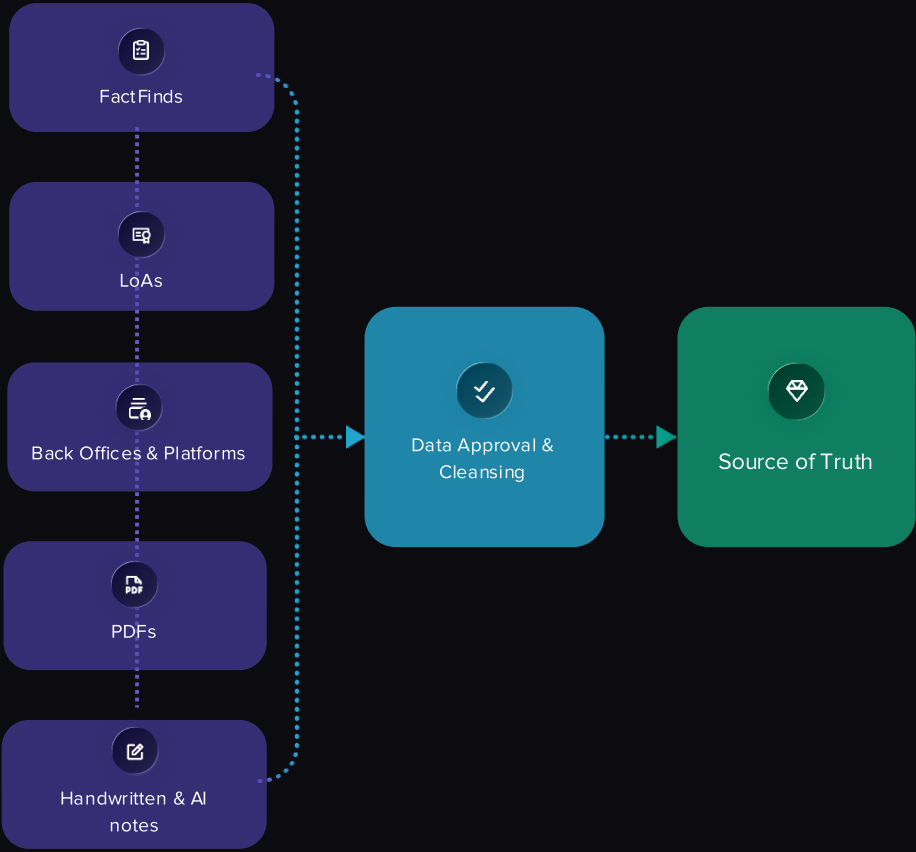

# Data flowing in from every source

FactFinds

LoAs

Back Offices & Platforms

PDFs

Handwritten & AI  
notes

**IMPORT DATA FROM ANY  
PLATFORM AND ANY BACK OFFICE**

FULL API INTEGRATIONS

# Live now — and more on the way

intelliflo

**transact**

# pennee

Timeline's AI Assistant

---

Powerful only because it has **all that** context.

A NEW CLIENT PORTAL

# A portal for **all** your clients.

- No matter which platform they're on
- No matter which back office system you use
- No matter what type of document you want to share
- Whether they're on Timeline Platform — or not