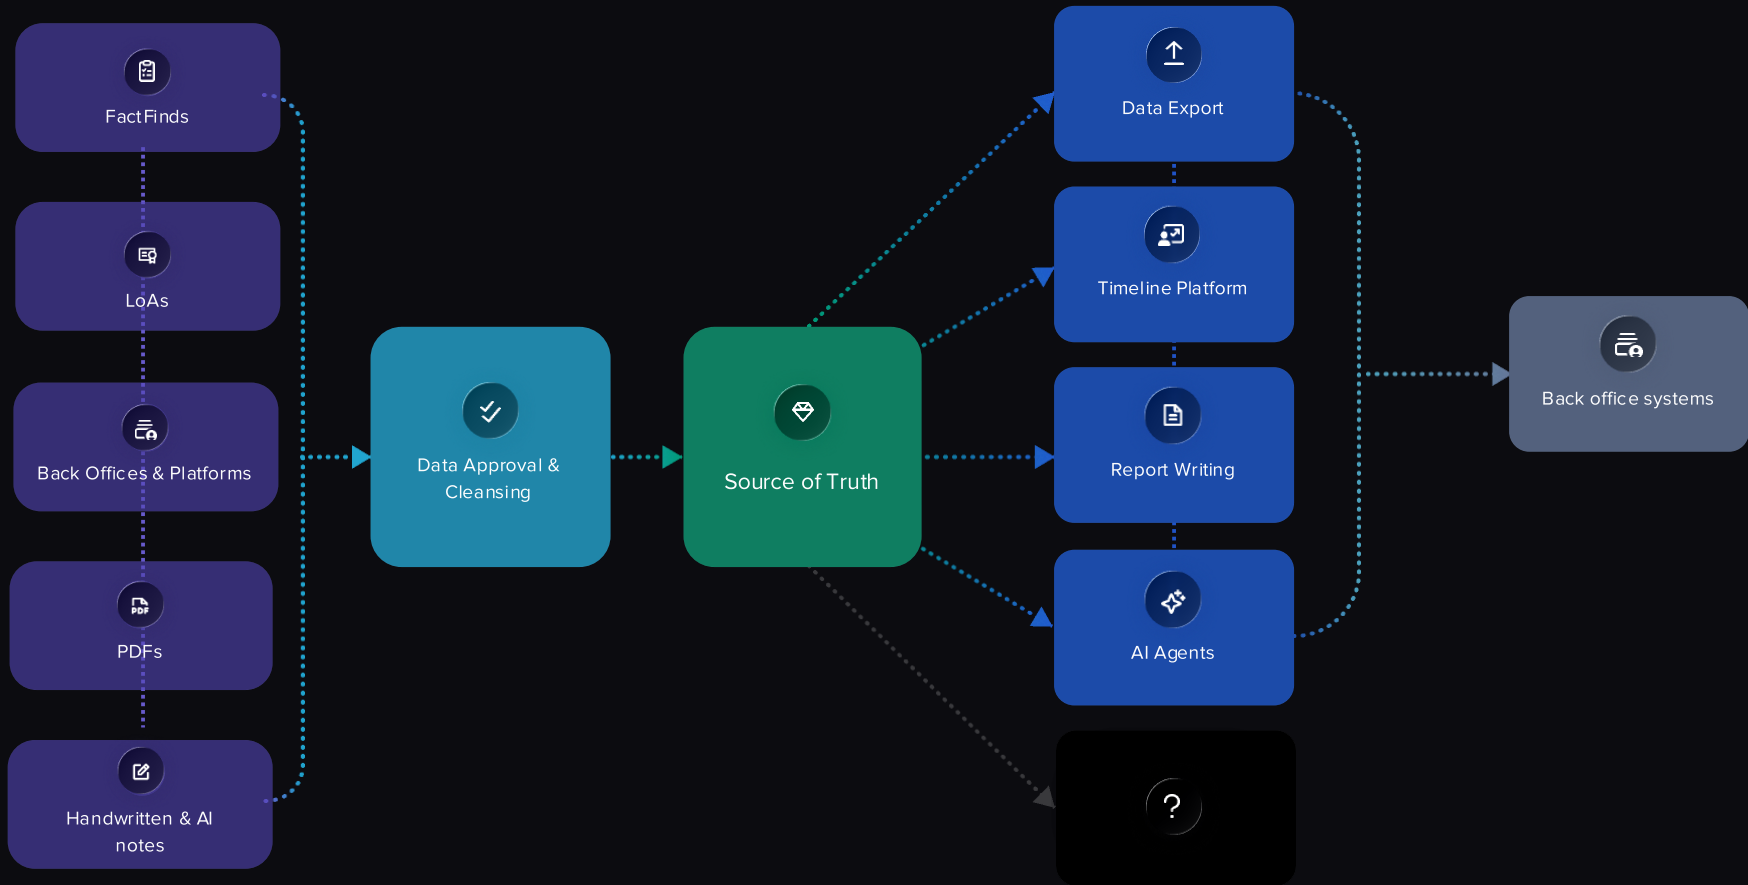

# Data flowing in from every source

FactFinds

LoAs

Back Offices & Platforms

PDFs

Handwritten & AI  
notes

**IMPORT DATA FROM ANY  
PLATFORM AND ANY BACK OFFICE**

FULL API INTEGRATIONS

# Live now — and more on the way

intelliflo

**transact**

# pennee

Timeline's AI Assistant

---

Powerful only because it has **all that** context.

A NEW CLIENT PORTAL

# A portal for **all** your clients.

- No matter which platform they're on
- No matter which back office system you use
- No matter what type of document you want to share
- Whether they're on Timeline Platform — or not